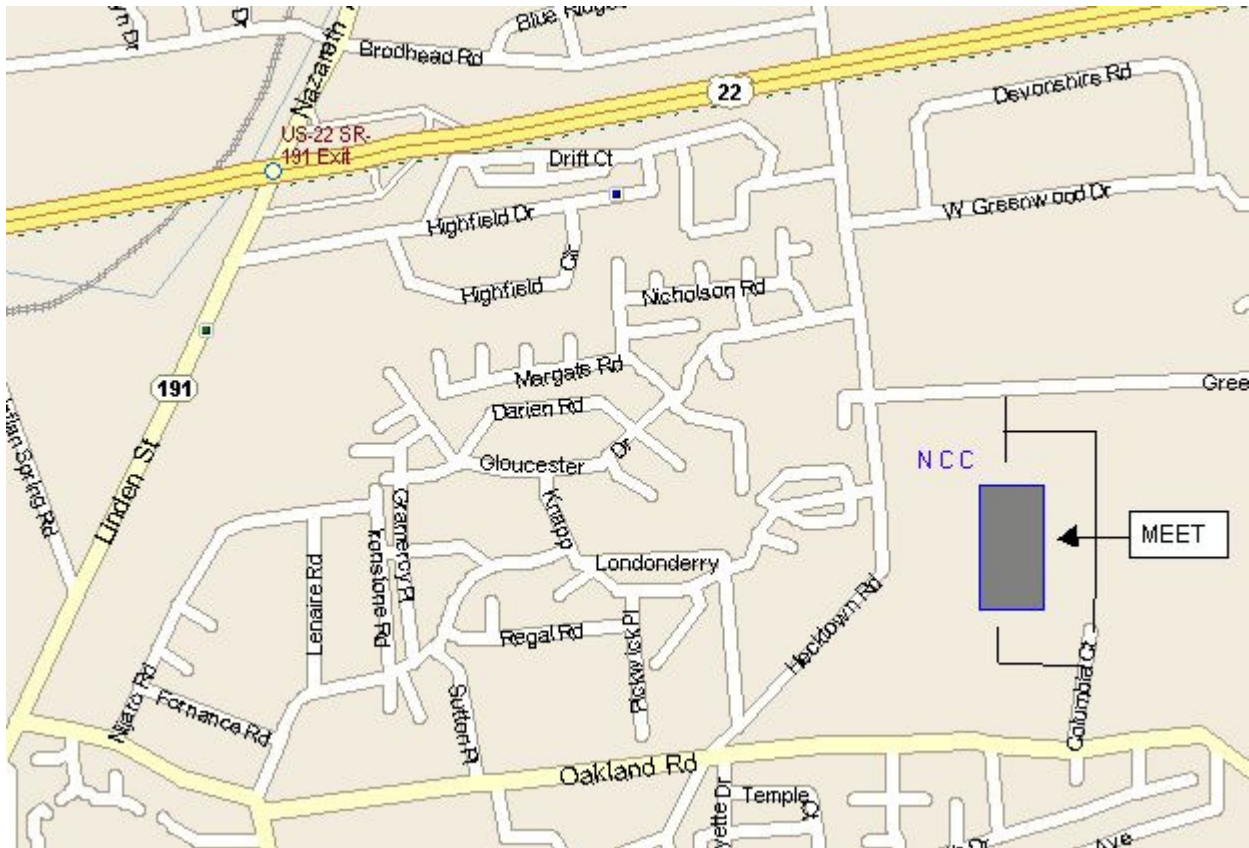

NORTHAMPTON COMMUNITY COLLEGE
GREEN POND ROAD

From rt 22 (east or west), exit onto 191, turn right for a **Very Short** distance onto Brodhead rd, right on Butztown/Hecktown rd to Green Pond, right to the entrance. Follow signs to Registration.

From the south on 191, follow Oakland rd (traffic light) to Columbia St.

Area Highway Exits

Route 191 & 22 intersection is 8 miles from the Delaware River toll bridge [Easton/Phillipsburg],
13 miles from the North East Extension of the PA Turnpike.