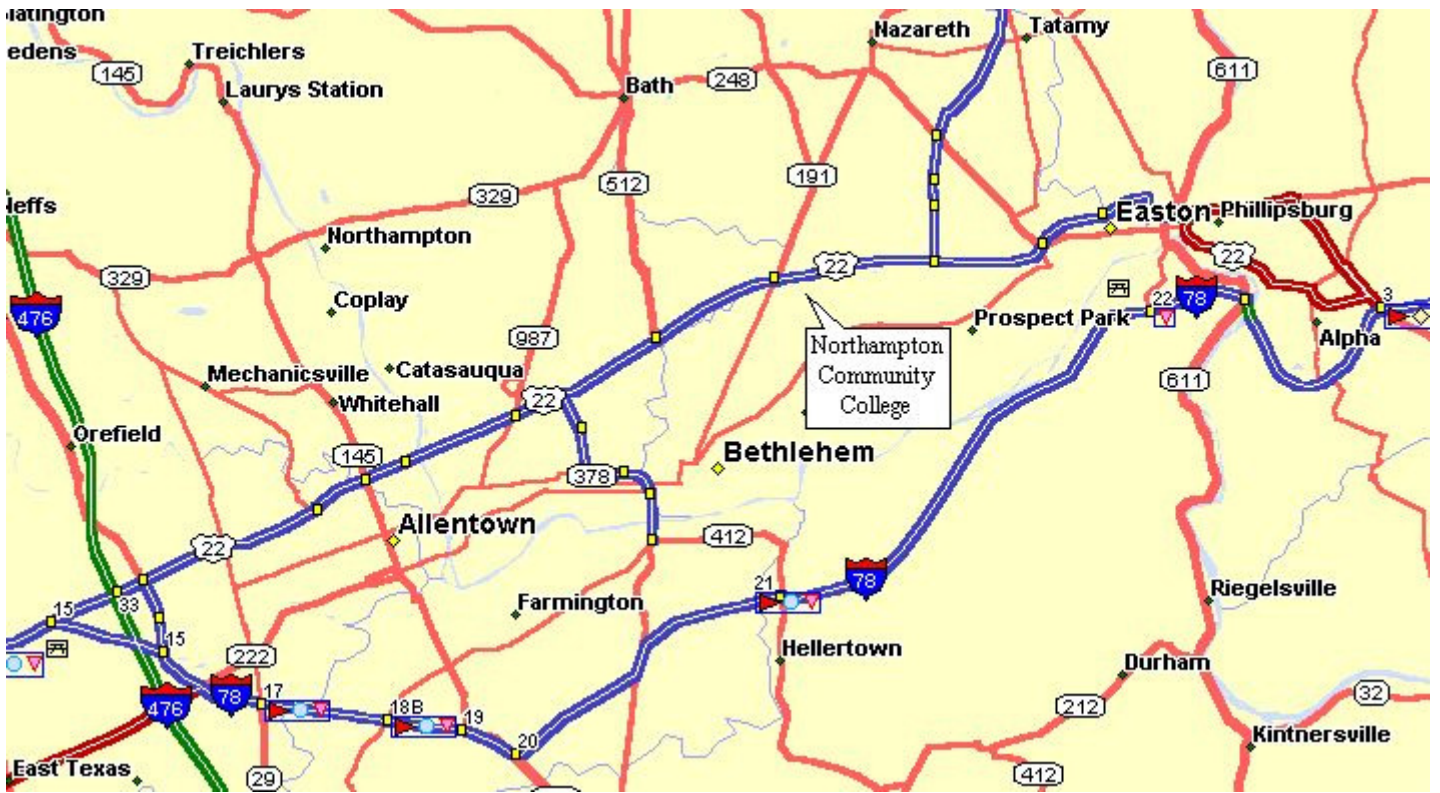

NORTHAMPTON COMMUNITY COLLEGE
GREEN POND ROAD

From rt 22 (east or west), exit onto 191, turn right for a **Very Short** distance onto Brodhead rd, right on Butztown/Hecktown rd to Green Pond, right to the entrance. Follow signs to Registration.

From the south on 191, follow Oakland rd (traffic light) to Columbia St.

Area Highway Exits

Route 191 & 22 intersection is 8 miles from the Delaware River toll bridge [Easton/Phillipsburg],
13 miles from the North East Extension of the PA Turnpike.